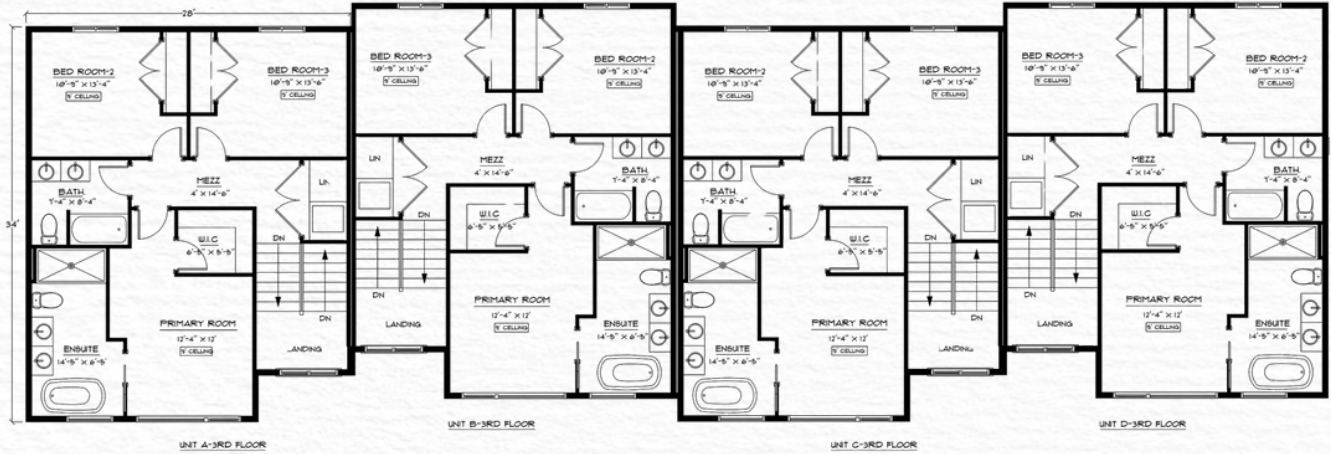

This is a place where life's stories find both direction and belonging. It's a sanctuary to create moments that align with who you are.

3 bedrooms

2.5 bathrooms

2,196 ttl sqft.

Architectural Style - Edge Contemporary

Defined by its pitched rooflines, strong horizontality, and overhangs, this style lives in unison with the vast open prairies. Expansive windows frame ever-changing skies while natural materials - stone, wood, and muted earth tones - ground the home firmly in place. Clean lines meet functional flow, creating a balance of elegance and durability.

The corner units are defined by light, views, expanse and the dynamic flow of nature.

At the centre, these units offer harmony, stability, and connection. Both offer light filled interiors that create a balance between private retreat and shared living.

These homes speak to those who value community and continuity. The steady path within the journey.

RAYN

EXTERIOR RENDERINGS

MAIN FLOOR 860 SQFT

UPPER FLOOR 920 SQFT

LOWER FLOOR 416 SQFT