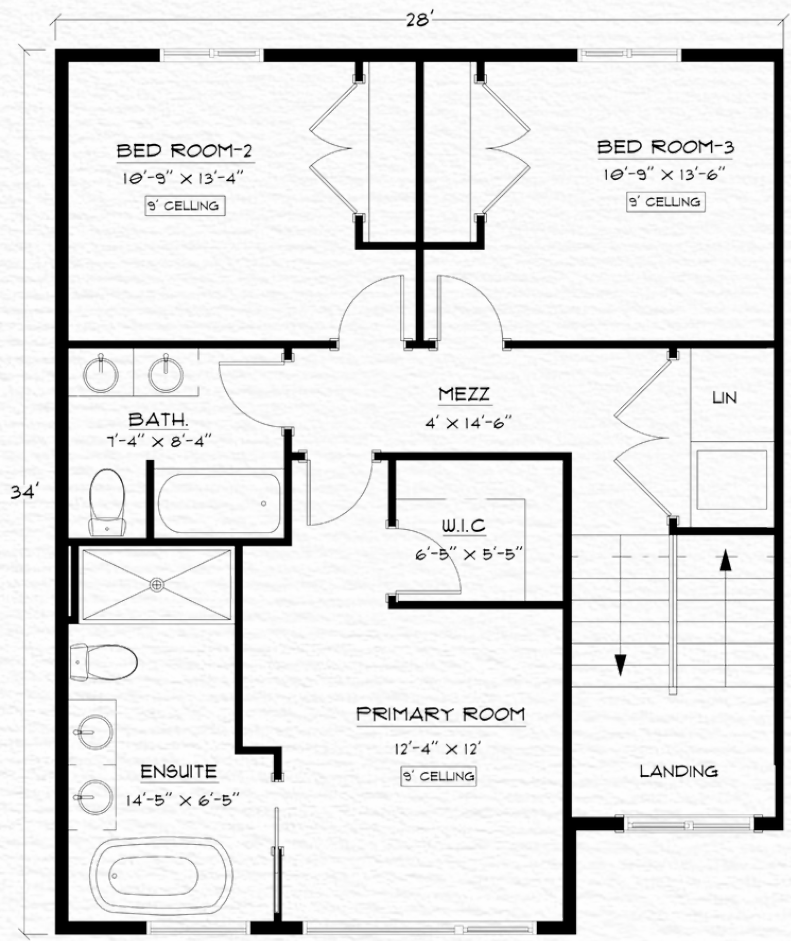

This is a place where life's stories find both direction and belonging. It's a sanctuary to create moments that align with who you are.

3 bedrooms

2.5 bathrooms

2,196 ttl sqft.

Architectural Style - Edge Contemporary

Defined by its pitched rooflines, strong horizontality, and overhangs, this style lives in unison with the vast open prairies. Expansive windows frame ever-changing skies while natural materials - stone, wood, and muted earth tones - ground the home firmly in place. Clean lines meet functional flow, creating a balance of elegance and durability.

The corner units are defined by light, views, expanse and the dynamic flow of nature.

At the centre, these units offer harmony, stability, and connection. Both offer light filled interiors that create a balance between private retreat and shared living.

These homes speak to those who value community and continuity. The steady path within the journey.

RAYN

EXTERIOR RENDERINGS

MAIN FLOOR 860 SQFT

UPPER FLOOR 920 SQFT

LOWER FLOOR 416 SQFT