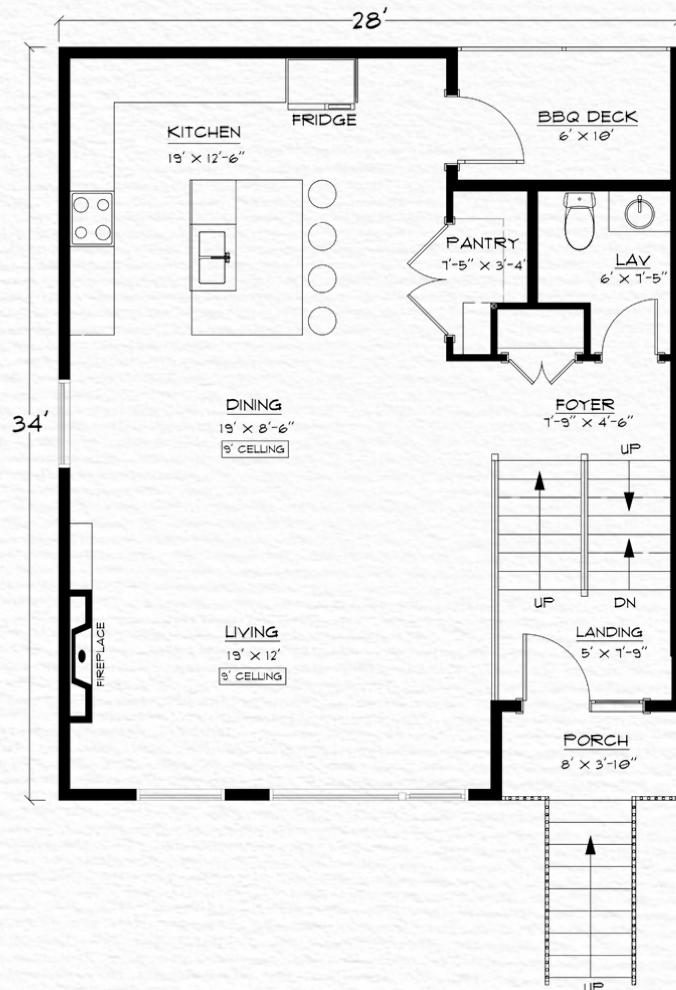

This is a place where life's stories find both direction and belonging. It's a sanctuary to create moments that align with who you are.

3 bedrooms

2.5 bathrooms

2,196 ttl sqft.

Architectural Style - Edge Contemporary

The corner units are defined by light, views, expanse and the dynamic flow of nature.

At the centre, these units offer harmony, stability, and connection. Both offer light filled interiors that create a balance between private retreat and shared living.

These homes speak to those who value community and continuity. The steady path within the journey.

RAYN

EXTERIOR RENDERINGS

MAIN FLOOR 860 SQFT

UPPER FLOOR 920 SQFT

LOWER FLOOR 416 SQFT