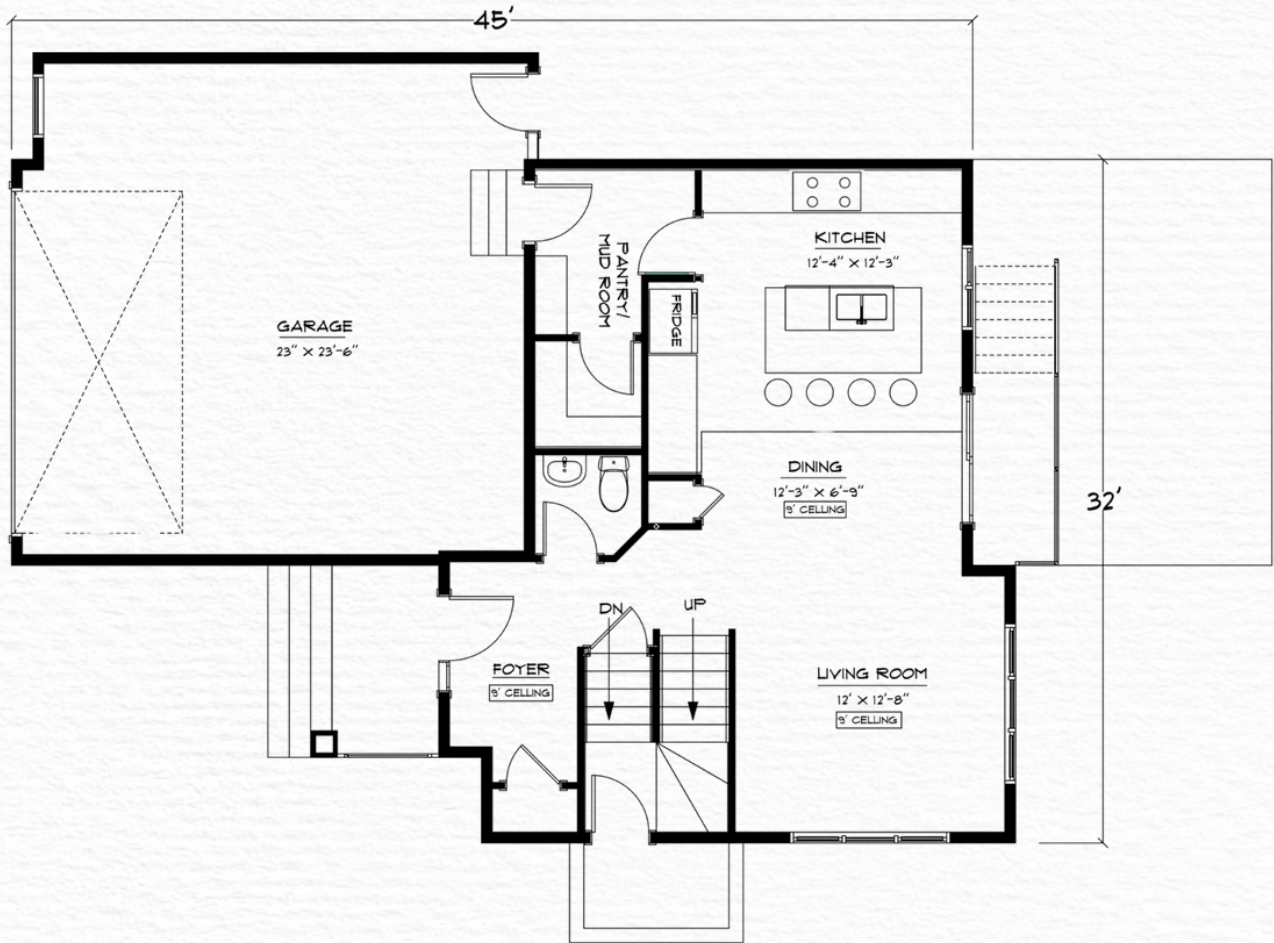

## Architectural Style - Solhaus

3.5 bathrooms

Large windows frame shifting skies. Open, flowing interiors allow light to travel unbroken. Natural materials — soft woods, smooth stone, and texture — ground the space with an earthy elegance that feels both modern and enduring. The two-storey layout offers elevated views while keeping every room connected to the calm of the land.

2,224 ttl sqft.

46' x 118'

But, The Solen is more than a home of beauty. It is a home of rhythm.

A daily reminder to rise with intention, to pause with presence, and to live in harmony with your surroundings. Near the lake’s edge and beneath the vast prairie skies, The Solen offers a life warmed by light and led by design.

# EXTERIOR RENDERINGS

**MAIN FLOOR**  
**745 SQFT**

**UPPER FLOOR**  
**1,032 SQFT**

**LOWER FLOOR**  
**447 SQFT**