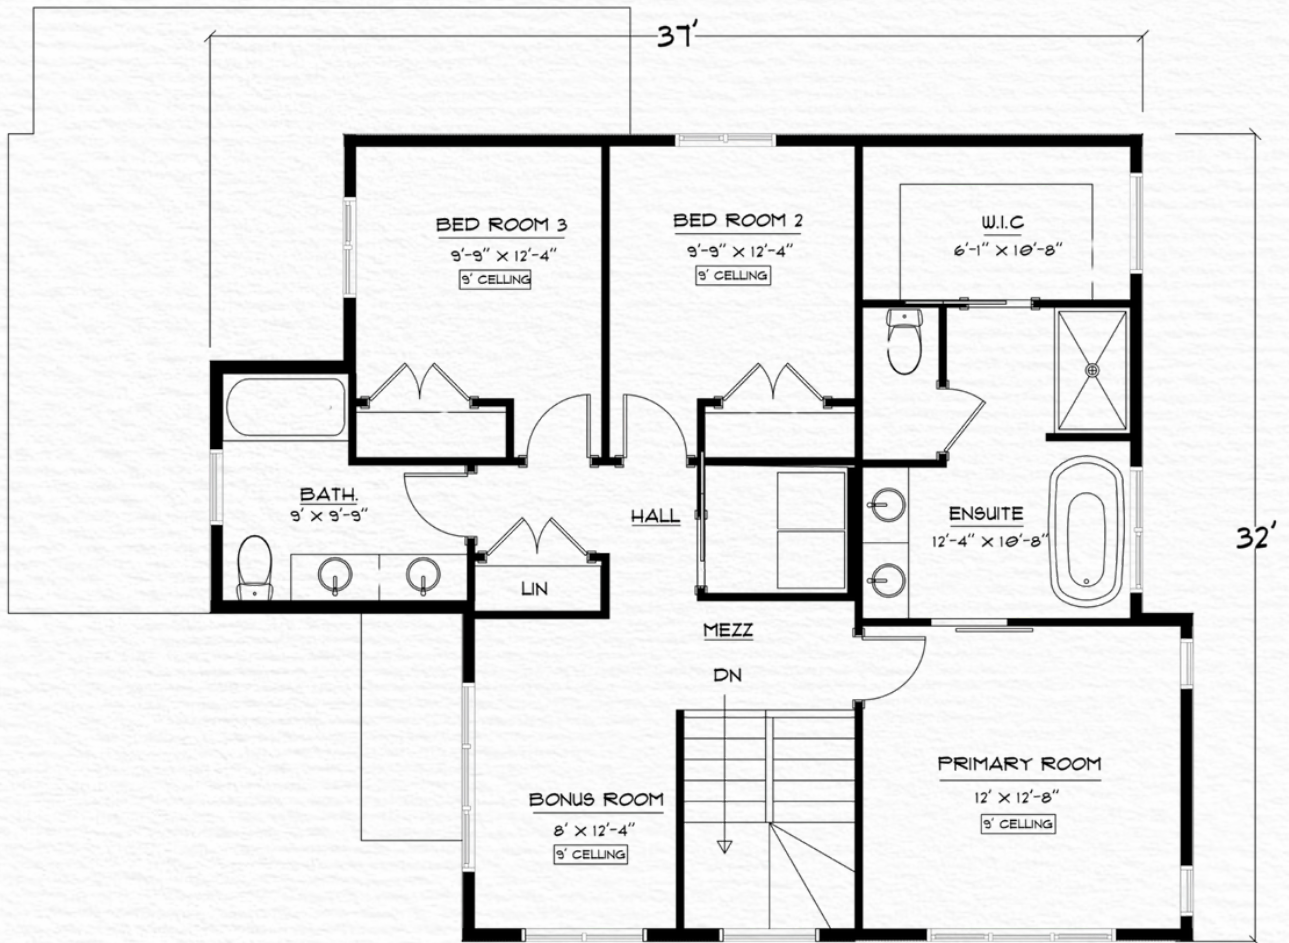

## Architectural Style - Solhaus

3.5 bathrooms

Large windows frame shifting skies. Open, flowing interiors allow light to travel unbroken. Natural materials — soft woods, smooth stone, and texture — ground the space with an earthy elegance that feels both modern and enduring. The two-storey layout offers elevated views while keeping every room connected to the calm of the land.

2,224 ttl sqft.

46' x 118'

But, The Solen is more than a home of beauty. It is a home of rhythm.

A daily reminder to rise with intention, to pause with presence, and to live in harmony with your surroundings. Near the lake’s edge and beneath the vast prairie skies, The Solen offers a life warmed by light and led by design.

# EXTERIOR RENDERINGS

**MAIN FLOOR**  
**745 SQFT**

**UPPER FLOOR**  
**1,032 SQFT**

**LOWER FLOOR**  
**447 SQFT**