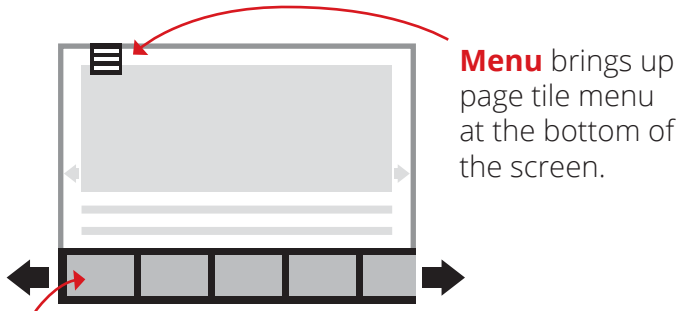

Digital Edition Navigation Guide

Menu brings up page tile menu at the bottom of the screen.

Page Tile Menu of all stories are displayed here. You can navigate to all stories by sliding the bar left and right. The **Table of Contents** is also listed here for a summary of the issue, where you can find links to each article.

You can also navigate between pages by clicking the **arrows** on the sides of each page.

Scroll down to read articles

At the bottom of each editorial page is a **Back to Contents** button that will take you to the Table of Contents.