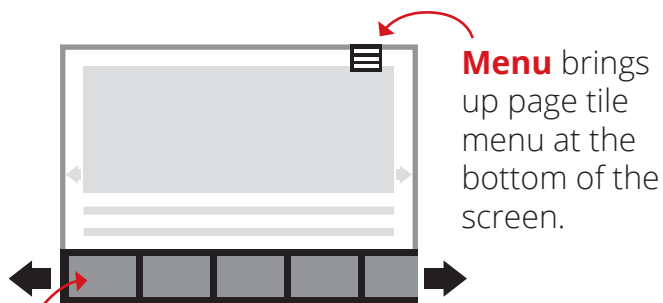

Digital Edition Navigation Guide

Page Tile Menu of all stories are displayed here. You can navigate to all stories by sliding the bar left and right. The **Table of Contents** is also listed here for a summary of the issue, where you can find links to each article.

How do I?

Print: Use your browser to print (Control P on PC, Command P on Mac) or use Google Chrome extension "GoFullPage" (located here) to make a pdf of the entire page.

Zoom In: Use your browser's zoom commands:

Zoom In: Control + on PC
Command + on Mac

Zoom Out: Control - on PC
Command - on Mac