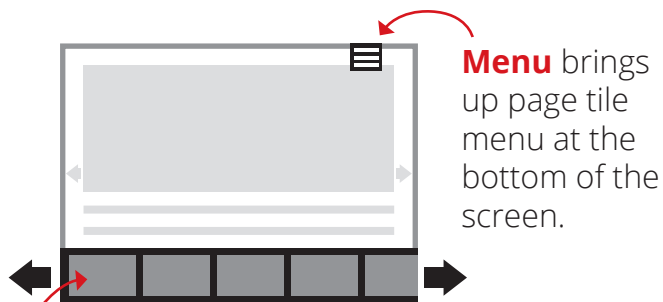

eMagazine Navigation Guide

Page Tile Menu of all stories are displayed here. You can navigate to all stories by sliding the bar left and right. The **Table of Contents** is also listed here for a summary of the issue, where you can find links to each article.

How do I?

Print: Use your browser to print (Control P on PC, Command P on Mac) or use Google Chrome extension "GoFullPage" (located here) to make a pdf of the entire page.

Zoom In: Use your browser's zoom commands:

Zoom In: Control + on PC
Command + on Mac

Zoom Out: Control - on PC
Command - on Mac