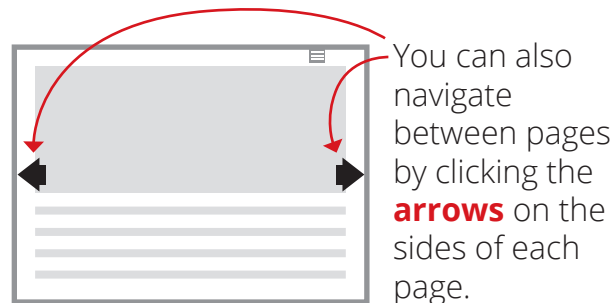

eMagazine Navigation Guide

Page Tile Menu of all stories are displayed here. You can navigate to all stories by sliding the bar left and right. The **Table of Contents** is also listed here for a summary of the issue, where you can find links to each article.

How do I?

Print: Use your browser to print (Control P on PC, Command P on Mac) or use Google Chrome extension "GoFullPage" (located here) to make a pdf of the entire page.

Zoom In: Use your browser's zoom commands: