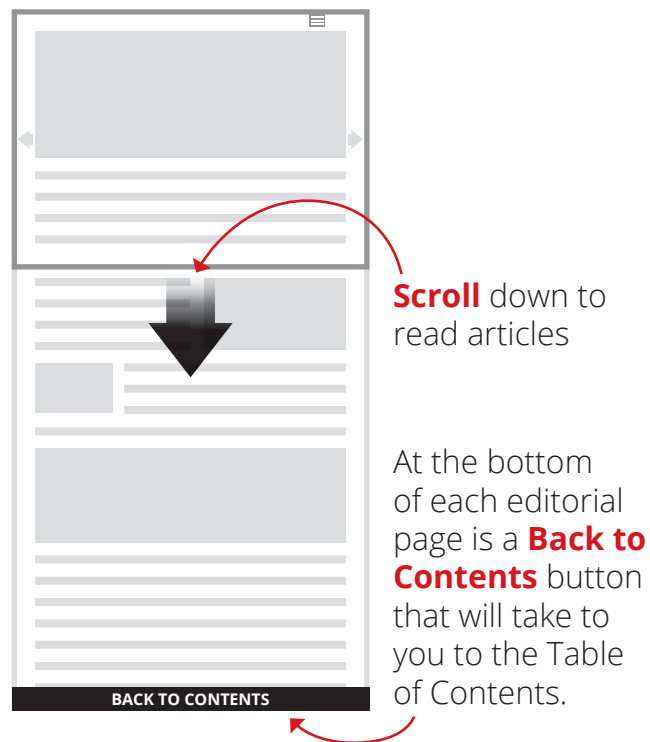

eMagazine Navigation Guide

Page Tile Menu of all stories are displayed here. You can navigate to all stories by sliding the bar left and right. The **Table of Contents** is also listed here for a summary of the issue, where you can find links to each article.

How do I?

Print: Use your browser to print (Control P on PC, Command P on Mac) or use Google Chrome extension "GoFullPage" (located here) to make a pdf of the entire page.

Zoom In: Use your browser's zoom commands: