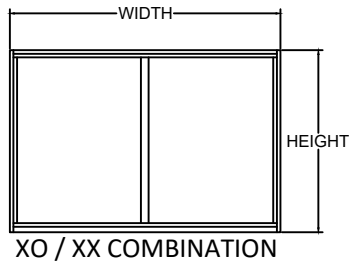

### 1250 AR Series Sliding Windows Sizes Based on Triple Glazed Configurations

Minimum Frame Size XO / XX Combination - 16" x 16" (406 mm x 406 mm)

Maximum Frame Size XO / XX Combination - 72" x 48" (1829 mm x 1219 mm)

Maximum Frame Size XOX Combination - 96" x 48" (2438 mm x 1219 mm)

Sliders Above 36" (914 mm) in Height Require Heavy Duty Interlock

Maximum sq. ft. per Sash - 15 sq. ft. (1.39 sq. m)

Width to Height Sash Aspect Ratio (1:2)