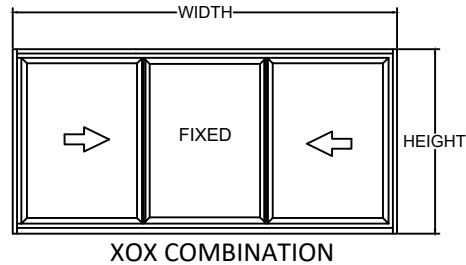

### 1250 AR Series Sliding Windows Sizes Based on Triple Glazed Configurations

Minimum Frame Size XO / XX Combination - 16" x 16" (406 mm x 406 mm)

Maximum Frame Size XO / XX Combination - 72" x 48" (1829 mm x 1219 mm)

Maximum Frame Size XOX Combination - 96" x 48" (2438 mm x 1219 mm)

Sliders Above 36" (914 mm) in Height Require Heavy Duty Interlock

Maximum sq. ft. per Sash - 15 sq. ft. (1.39 sq. m)

Width to Height Sash Aspect Ratio (1:2)