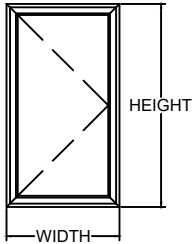

SIZE AVAILABILITY CHART

2000 3AR SERIES IN-SWING CASEMENT WINDOW

WINDOW HEIGHT	80 to 84 (inch) 2032 to 2134 (mm)	EXCEEDS MAXIMUM ALLOWABLE WIDTH SHOULD NOT EXCEED 65% OF HEIGHT CONSULT HOPPER CHART											
	76 to 80 (inch) 1930 to 2032 (mm)												
	72 to 76 (inch) 1829 to 1930 (mm)												
	68 to 72 (inch) 1727 to 1829 (mm)												
	64 to 68 (inch) 1626 to 1727 (mm)												
	60 to 64 (inch) 1524 to 1626 (mm)												
	56 to 60 (inch) 1422 to 1524 (mm)												
	52 to 56 (inch) 1321 to 1422 (mm)												
	48 to 52 (inch) 1219 to 1321 (mm)												
	44 to 48 (inch) 1117 to 1219 (mm)												
	40 to 44 (inch) 1016 to 1117 (mm)												
	36 to 40 (inch) 914 to 1016 (mm)												
	32 to 36 (inch) 813 to 914 (mm)												
	28 to 32 (inch) 711 to 813 (mm)												
	24 to 28 (inch) 610 to 711 (mm)												
	20 to 24 (inch) 508 to 610 (mm)												
GLAZING OPTION 1" (25.4 mm) Sealed Unit 1/4" x 1/2" x 1/4" (6.4 x 12.7 x 6.4 mm)	20 to 24 (inch) 508 to 610 (mm)	24 to 28 (inch) 610 to 711 (mm)	28 to 32 (inch) 711 to 813 (mm)	32 to 36 (inch) 813 to 914 (mm)	36 to 40 (inch) 914 to 1016 (mm)	40 to 44 (inch) 1016 to 1117 (mm)	44 to 48 (inch) 1117 to 1219 (mm)	48 to 52 (inch) 1219 to 1321 (mm)	52 to 56 (inch) 1321 to 1422 (mm)	56 to 60 (inch) 1422 to 1524 (mm)	60 to 64 (inch) 1524 to 1626 (mm)	64 to 68 (inch) 1626 to 1727 (mm)	68 to 72 (inch) 1727 to 1829 (mm)
	WINDOW WIDTH