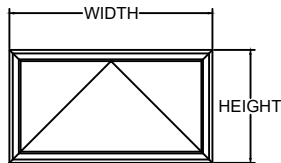

# SIZE AVAILABILITY CHART

## 2000 3AR SERIES AWNING WINDOW

SIZE CHART IS BASED ON ROTO OPERATOR / CLAW HANDLES / FRICTION ARMS  
OPTIONAL HARDWARE CAM HANDLES / FRICTION ARMS CAN NOT EXCEED  
60" x 36" (1524 mm x 914 mm)

\*WINDOW WIDTH BETWEEN 20" (508 mm) AND 28" (711 mm) REQUIRE SINGLE ARM OPERATOR.

## 2000 3AR SERIES OUT-SWING CASEMENT WINDOW

WINDOW HEIGHT

80 to 84 (inch) 2032 to 2134 (mm)
76 to 80 (inch) 1930 to 2032 (mm)
72 to 76 (inch) 1829 to 1930 (mm)
68 to 72 (inch) 1727 to 1829 (mm)
64 to 68 (inch) 1626 to 1727 (mm)
60 to 64 (inch) 1524 to 1626 (mm)
56 to 60 (inch) 1422 to 1524 (mm)
52 to 56 (inch) 1321 to 1422 (mm)
48 to 52 (inch) 1219 to 1321 (mm)
44 to 48 (inch) 1117 to 1219 (mm)
40 to 44 (inch) 1016 to 1117 (mm)
36 to 40 (inch) 914 to 1016 (mm)
32 to 36 (inch) 813 to 914 (mm)
28 to 32 (inch) 711 to 813 (mm)
24 to 28 (inch) 610 to 711 (mm)
20 to 24 (inch) 508 to 610 (mm)