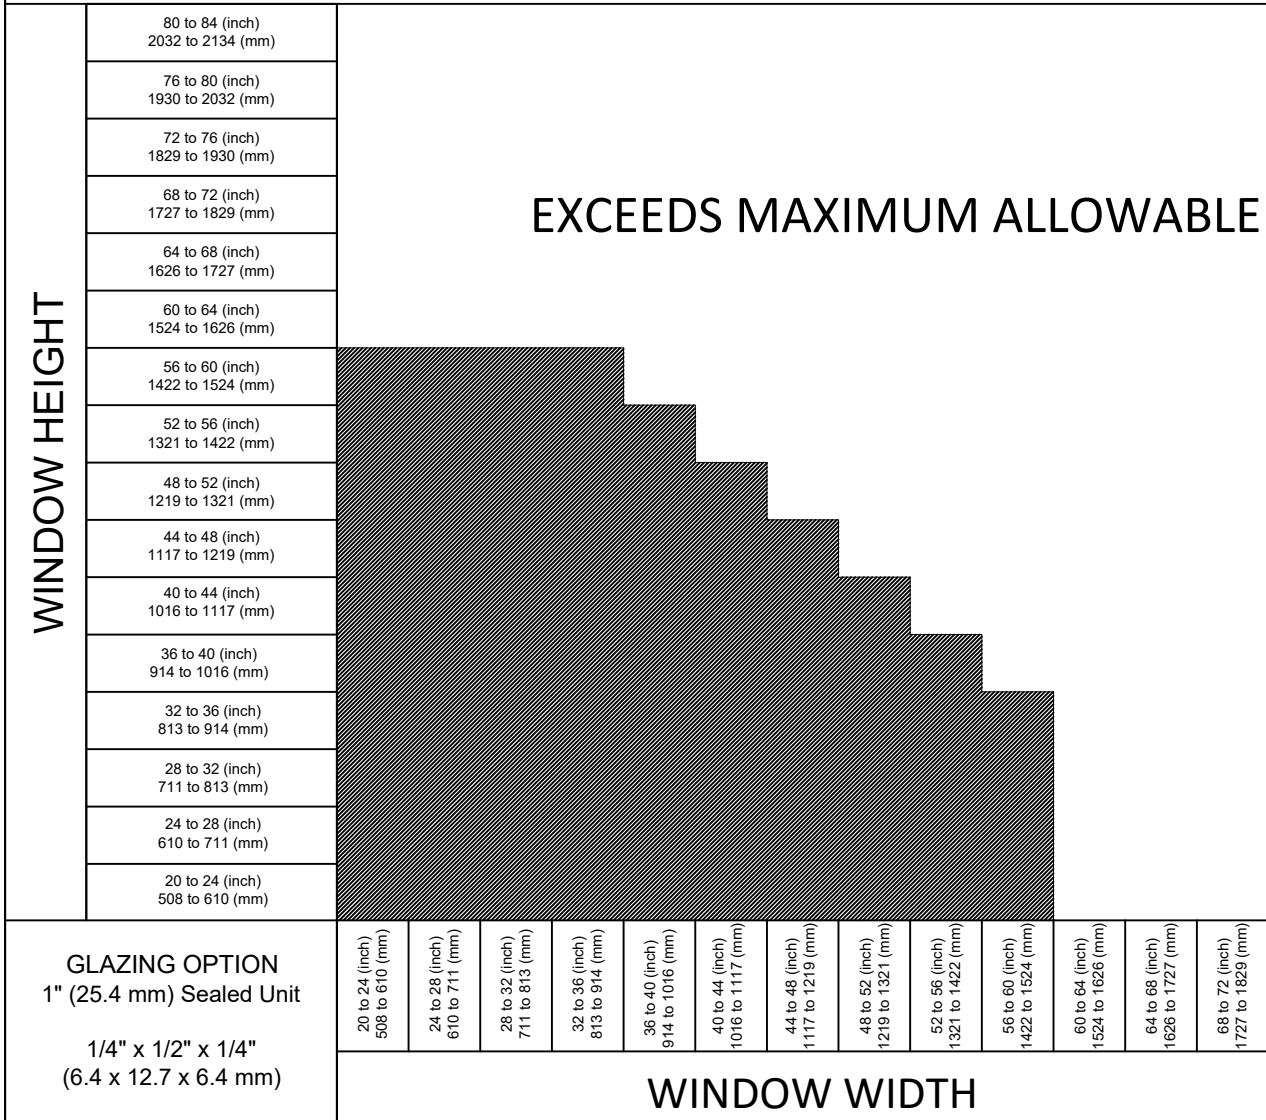

# SIZE AVAILABILITY CHART

## 2000 3AR SERIES AWNING WINDOW

SIZE CHART IS BASED ON ROTO OPERATOR / CLAW HANDLES / FRICTION ARMS  
OPTIONAL HARDWARE CAM HANDLES / FRICTION ARMS CAN NOT EXCEED  
60" x 36" (1524 mm x 914 mm)

\*WINDOW WIDTH BETWEEN 20" (508 mm) AND 28" (711 mm) REQUIRE SINGLE ARM OPERATOR.

## 2000 3AR SERIES OUT-SWING CASEMENT WINDOW

WINDOW HEIGHT

80 to 84 (inch) 2032 to 2134 (mm)
76 to 80 (inch) 1930 to 2032 (mm)
72 to 76 (inch) 1829 to 1930 (mm)
68 to 72 (inch) 1727 to 1829 (mm)
64 to 68 (inch) 1626 to 1727 (mm)
60 to 64 (inch) 1524 to 1626 (mm)
56 to 60 (inch) 1422 to 1524 (mm)
52 to 56 (inch) 1321 to 1422 (mm)
48 to 52 (inch) 1219 to 1321 (mm)
44 to 48 (inch) 1117 to 1219 (mm)
40 to 44 (inch) 1016 to 1117 (mm)
36 to 40 (inch) 914 to 1016 (mm)
32 to 36 (inch) 813 to 914 (mm)
28 to 32 (inch) 711 to 813 (mm)
24 to 28 (inch) 610 to 711 (mm)
20 to 24 (inch) 508 to 610 (mm)