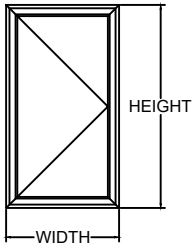

SIZE CHART IS BASED ON ROTO OPERATOR / CLAW HANDLES / BUTT HINGES
OPTIONAL HARDWARE CAM HANDLES / FRICTION ARMS

**PLEASE REVIEW PRODUCT SPECIFIC GUIDELINES/LIMITATIONS OR CONTACT YOUR OBE REPRESENTATIVE
IF SIZES OR HARDWARE REQUIREMENTS ARE OUTSIDE OF THESE GUIDELINES.*