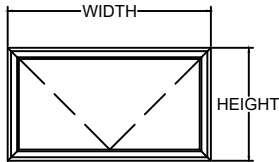

SIZE AVAILABILITY CHART

2000 3AR SERIES HOPPER WINDOW

WINDOW HEIGHT	80 to 84 (inch) 2032 to 2134 (mm)	EXCEEDS MAXIMUM ALLOWABLE											
	76 to 80 (inch) 1930 to 2032 (mm)												
	72 to 76 (inch) 1829 to 1930 (mm)												
	68 to 72 (inch) 1727 to 1829 (mm)												
	64 to 68 (inch) 1626 to 1727 (mm)												
	60 to 64 (inch) 1524 to 1626 (mm)												
	56 to 60 (inch) 1422 to 1524 (mm)												
	52 to 56 (inch) 1321 to 1422 (mm)												
	48 to 52 (inch) 1219 to 1321 (mm)												
	44 to 48 (inch) 1117 to 1219 (mm)												
	40 to 44 (inch) 1016 to 1117 (mm)												
	36 to 40 (inch) 914 to 1016 (mm)												
	32 to 36 (inch) 813 to 914 (mm)												
	28 to 32 (inch) 711 to 813 (mm)												
	24 to 28 (inch) 610 to 711 (mm)												
20 to 24 (inch) 508 to 610 (mm)													
GLAZING OPTION 1" (25.4 mm) Sealed Unit 1/4" x 1/2" x 1/4" (6.4 x 12.7 x 6.4 mm)	20 to 24 (inch) 508 to 610 (mm)	24 to 28 (inch) 610 to 711 (mm)	28 to 32 (inch) 711 to 813 (mm)	32 to 36 (inch) 813 to 914 (mm)	36 to 40 (inch) 914 to 1016 (mm)	40 to 44 (inch) 1016 to 1117 (mm)	44 to 48 (inch) 1117 to 1219 (mm)	48 to 52 (inch) 1219 to 1321 (mm)	52 to 56 (inch) 1321 to 1422 (mm)	56 to 60 (inch) 1422 to 1524 (mm)	60 to 64 (inch) 1524 to 1626 (mm)	64 to 68 (inch) 1626 to 1727 (mm)	68 to 72 (inch) 1727 to 1829 (mm)
	WINDOW WIDTH