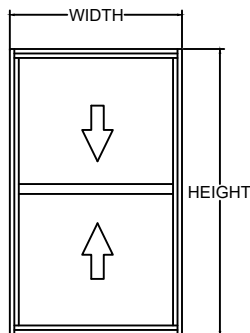

SIZE AVAILABILITY CHART

5100 AR SERIES DOUBLE HUNG WINDOW

5100 AR Series Hung Windows

Minimum Frame Size - 24" x 36" (610 mm x 914 mm)

Maximum Frame Size - 50" x 96" (1270 mm x 2438 mm)

Maximum sq. ft. per Sash - 15 sq. ft. (1.39 sq. m)

SIZE CHART IS BASED ON SINGLE PUNCHED OPENING

**PLEASE REVIEW PRODUCT SPECIFIC GUIDELINES/LIMITATIONS OR CONTACT YOUR OBE REPRESENTATIVE IF SIZES OR HARDWARE REQUIREMENTS ARE OUTSIDE OF THESE GUIDELINES.*