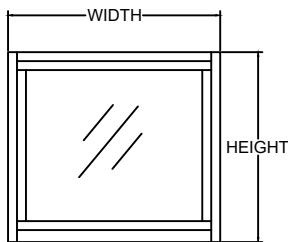

SIZE AVAILABILITY CHART

1200 AR SERIES FIXED WINDOW

1200 AR Series Fixed Windows

Minimum Frame Size Single Lite - 16" x 16" (406 mm x 406 mm)

Maximum Frame Size Single Lite - 96" x 96" (2438 mm x 2438 mm)

Reference Available Structural Charts to Insure Proper Structural Capabilities for Configurations with Intermediate Horizontals and or Split Mullions.

SIZE CHART IS BASED ON SINGLE PUNCHED OPENING

**PLEASE REVIEW PRODUCT SPECIFIC GUIDELINES/LIMITATIONS OR CONTACT YOUR OBE REPRESENTATIVE IF SIZES OR HARDWARE REQUIREMENTS ARE OUTSIDE OF THESE GUIDELINES.*