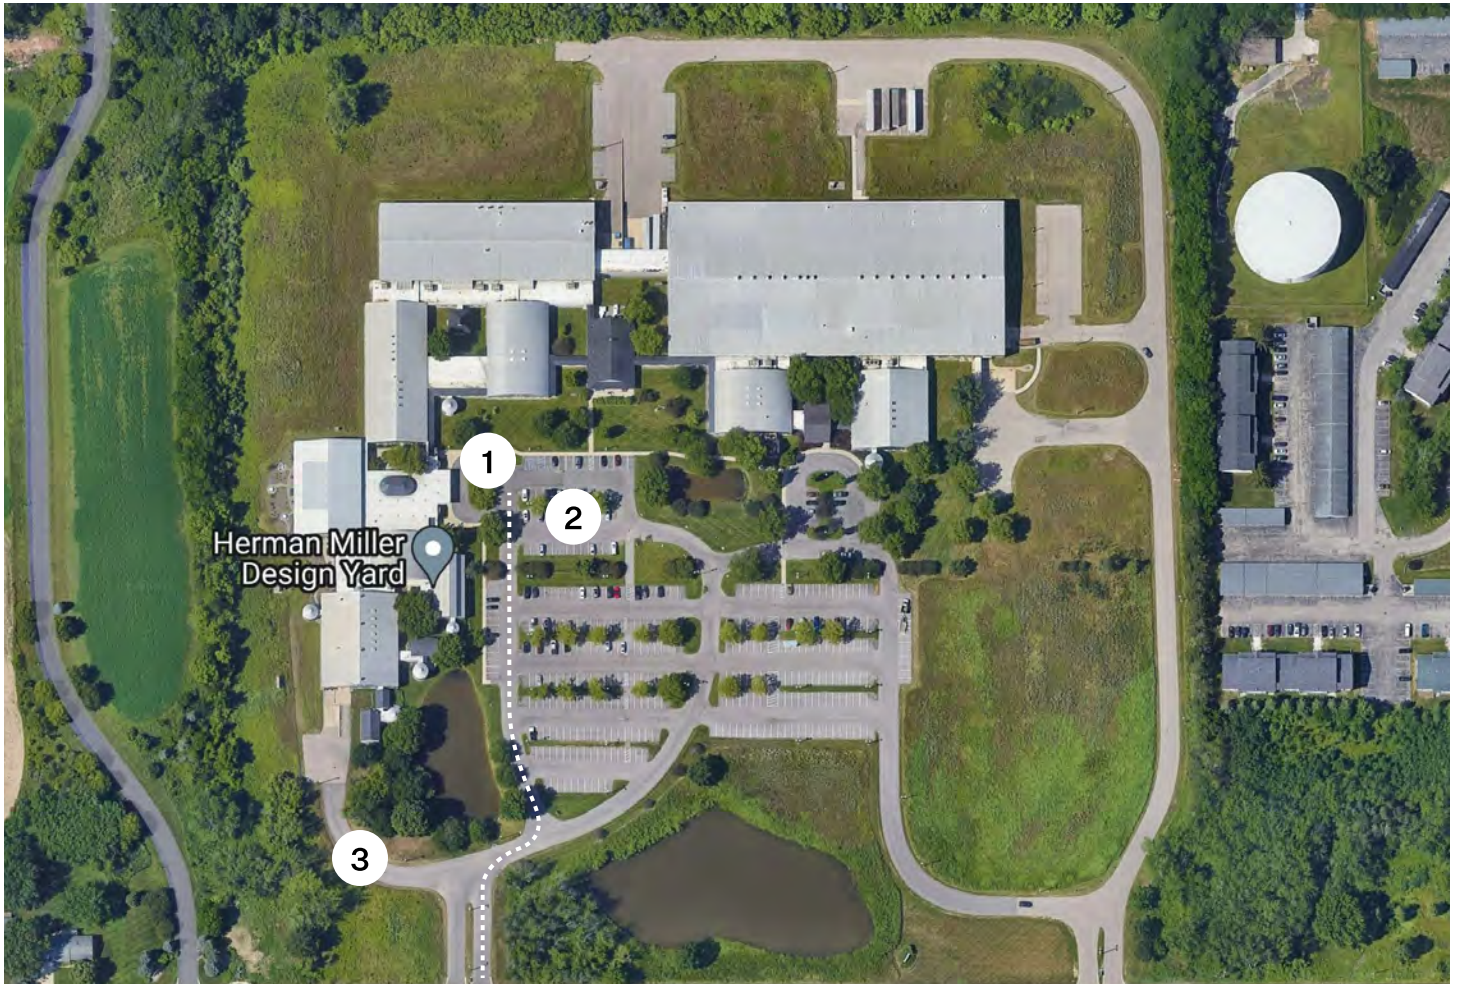

MillerKnoll

Design Yard Parking Map

375 W 48th St, Holland, MI 49423

↑ Enter parking lot from west entrance on W 48th St

- 1 Main Building Entrance
- 2 Guest Parking
- 3 Bus Parking