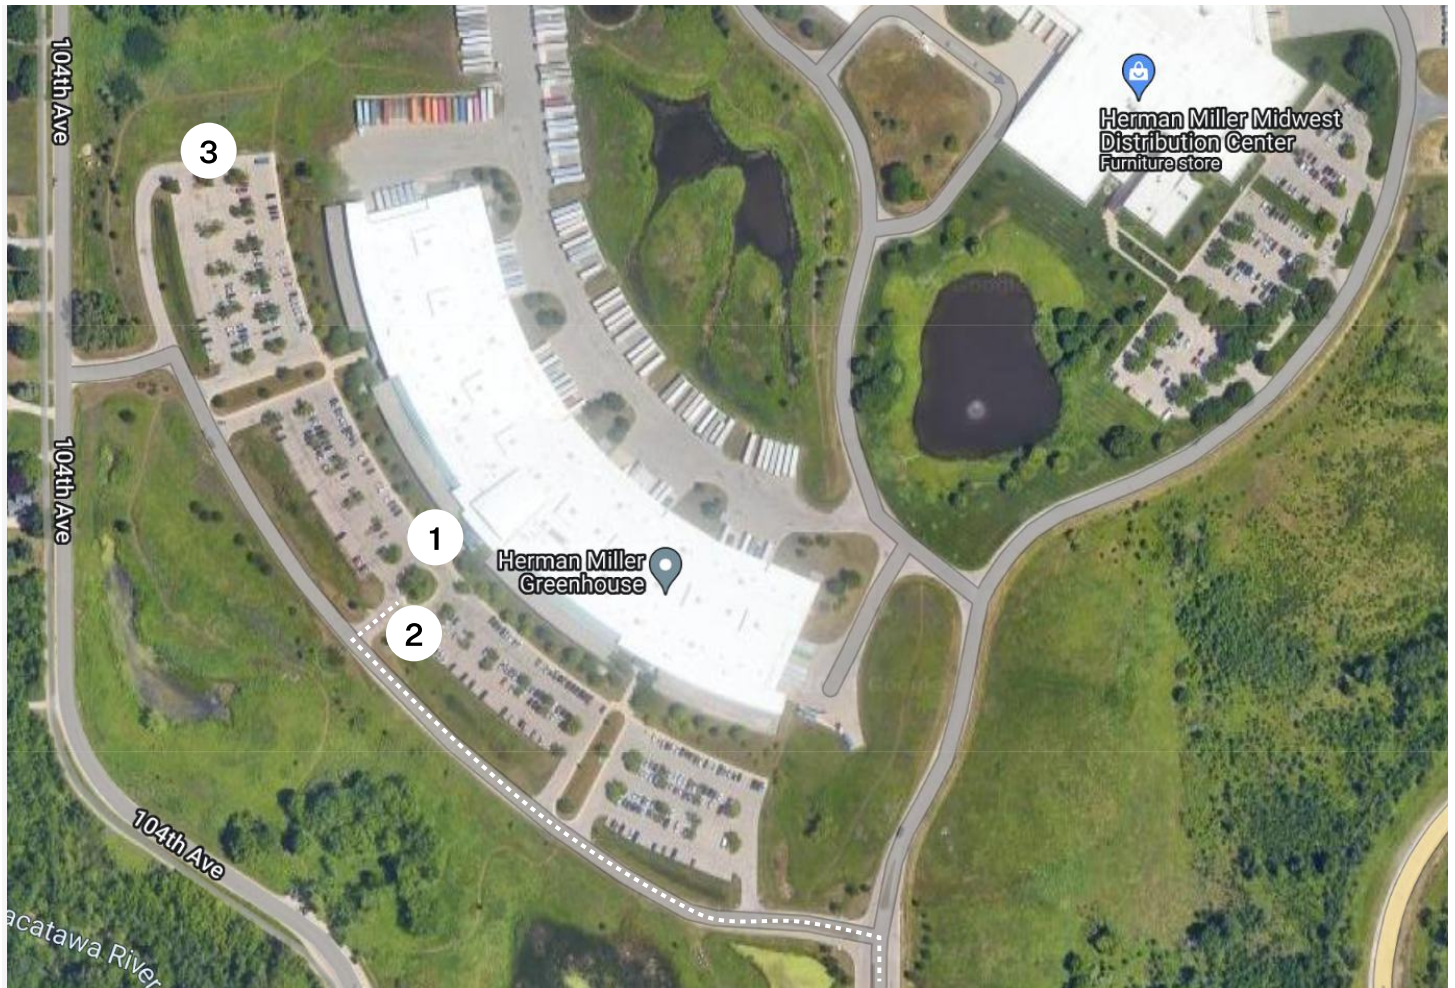

## GreenHouse Parking Map

10201 Adams St, Holland, MI 49424

↑ Enter parking lot from Adams St

- 1 Main Building Entrance
- 2 Guest Parking
- 3 Bus Parking